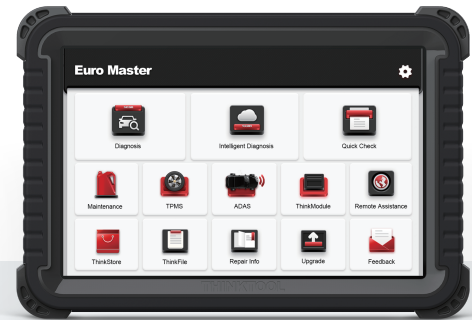

THINKTOOL Euro Master

THE MOST INTELLIGENT DIAGNOSTIC TOOL, SUPPORT CAN FD PROTOCOL

10-inch Online Programming Diagnostic Tool

Programming

Heavy Duty Support
(Optional)

OE-Level diagnostics

Full TPMS Services
(Optional)

THINKCAR
LEADING TECH IN DIAGNOSTICS

@thinkcar.official

@ObdThinkcar

THINKTOOL Euro Master

THINKTOOL Euro Master is an upgraded version of THINKTOOL Master. Euro Master is equipped with TVCI connector, which supports CAN FD protocol with the latest and more expansion vehicle coverage.

Online Programming

THINKTOOL Euro Master supports online programming functions for Audi, BMW, LANDROVER, Mercedes-Benz, Nissan, Porsche, Seat, Skoda, Subaru, VW and more.

Support 9 Functional Modules

THINKTOOL
Battery Tester
(Optional)

THINKCAR
T-Wand 200
(Optional)

THINKTOOL
Video Scope
(Optional)

THINKTOOL
Scope Box
(Optional)

THINKWORKLIGHT
(Optional)

THINKTOOL
Thermal Imager
(Optional)

THINKPRINTER
(Optional)

Heavy Duty Module

With heavy duty module, THINKTOOL Euro Master is capable of diagnose 24V heavy duty trucks including read version information, read and clear DTCs, data stream, actuation test, special function and more.